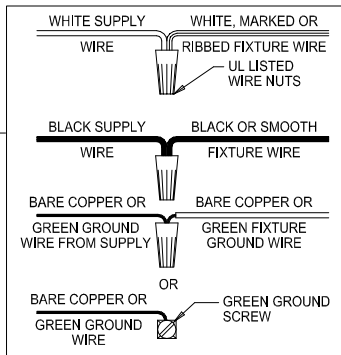

Assembly & Installation Instructions

CAUTION: Read instructions carefully and turn electricity off at main circuit breaker panel before beginning installation.

500018,500019

WARNING - If any Special Control Devices are used with this Fixture, Follow the Instructions Carefully to assure full compliance with N.E.C. requirements. If there are any questions, contact a Qualified Electrical Contractor.

CAUTION - All glass is fragile, use care when handling Glass component(s) and or Lamp(s).

CANOPY MOUNTING & WIRE CONNECTION ASSEMBLY STEPS:

1. D,E → A
2. B,A → C
3. F → P,N,M
4. P → Q
5. M → N
6. L → M,K
7. F → L,K,H
8. F → G
9. H,J → D