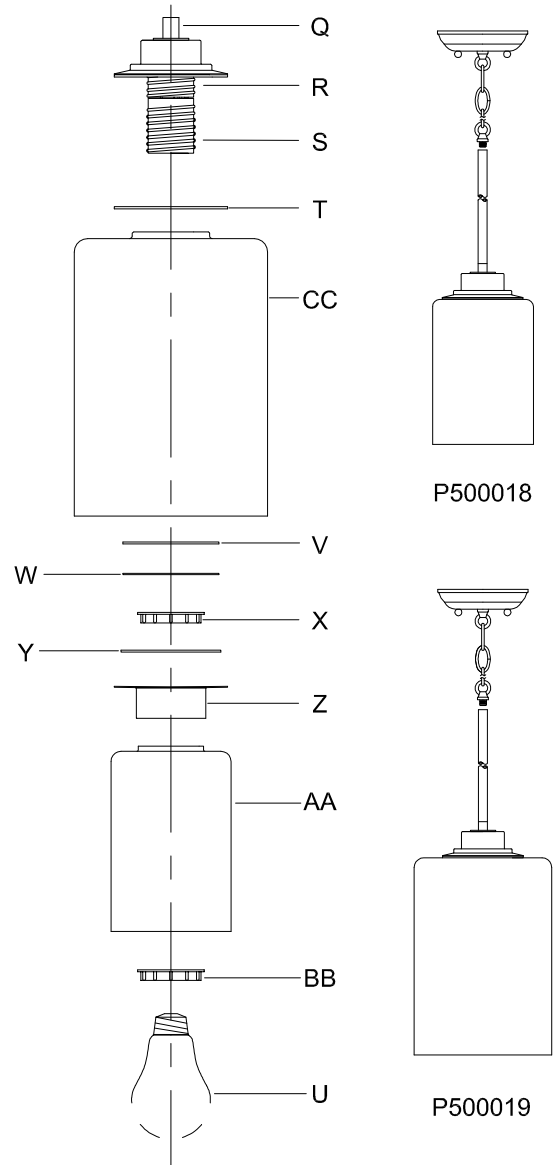

Assembly & Installation Instructions

CAUTION: Read instructions carefully and turn electricity off at main circuit breaker panel before beginning installation.

500018,500019

WARNING - If any Special Control Devices are used with this Fixture, Follow the Instructions Carefully to assure full compliance with N.E.C. requirements. If there are any questions, contact a Qualified Electrical Contractor.

CAUTION - All glass is fragile, use care when handling Glass component(s) and or Lamp(s).

CANOPY MOUNTING & WIRE CONNECTION ASSEMBLY STEPS:

1. D,E → A
2. B,A → C
3. F → P,N,M
4. P → Q
5. M → N
6. L → M,K
7. F → L,K,H
8. F → G
9. H,J → D

Attach (N), (P) to achieve overall desired length.
 Una (N), (P) para lograr la longitud deseada.
 Joignez (N), (P) pour obtenir la longueur voulue.

FIXTURE ASSEMBLY STEPS:

1. T,CC,V,W,X → R
2. Y,Z,AA,BB → S
3. U → S