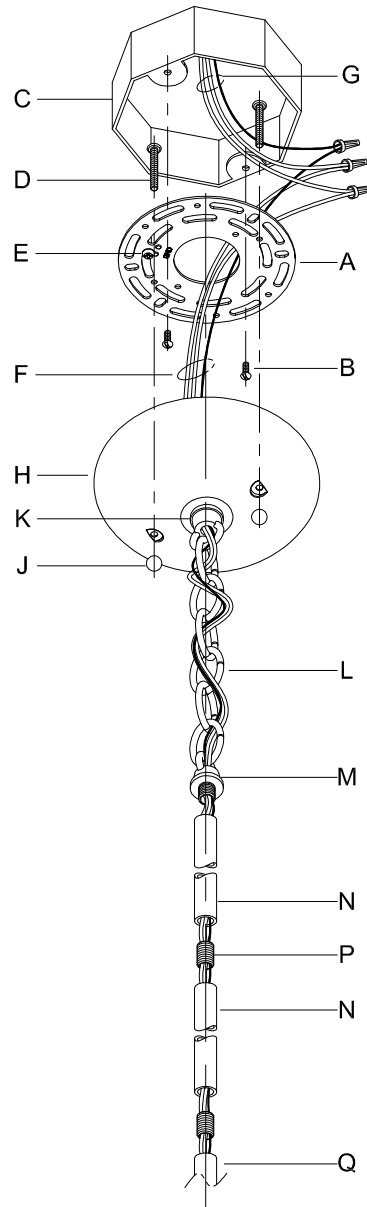

Assembly & Installation Instructions

CAUTION: Read instructions carefully and turn electricity off at main circuit breaker panel before beginning installation.

500018,500019

WARNING - If any Special Control Devices are used with this Fixture, Follow the Instructions Carefully to assure full compliance with N.E.C. requirements. If there are any questions, contact a Qualified Electrical Contractor.

CAUTION - All glass is fragile, use care when handling Glass component(s) and or Lamp(s).

CANOPY MOUNTING & WIRE CONNECTION ASSEMBLY STEPS:

1. D,E → A
2. B,A → C
3. F → P,N,M
4. P → Q
5. M → N
6. L → M,K
7. F → L,K,H
8. F → G
9. H,J → D

Attach (N), (P) to achieve overall desired length.
 Una (N), (P) para lograr la longitud deseada.
 Joignez (N), (P) pour obtenir la longueur voulue.

FIXTURE ASSEMBLY STEPS:

1. T,CC,V,W,X → R
2. Y,Z,AA,BB → S
3. U → S