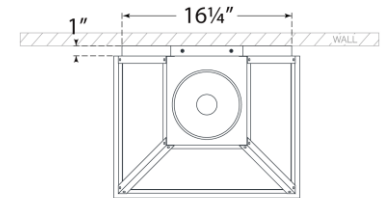

TEAR SHEET

Stratford Large 3/4 Gas Wall Lantern

Item # CHO 2452SC-CG

Designer: Chapman & Myers

Height: 32.25"

Width: 18"

Extension: 14.75"

Backplate: 16.25" x 25.5" Decorative

Finishes: BLK, SC

Glass Options: CG

Lightsource: Gas Burner

Wattage: 1350 - 1650 BTU

Weight: 29 Pounds

Top View