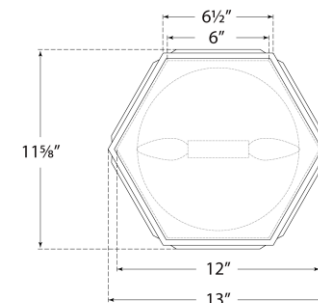

TEAR SHEET

Bradford Small Hexagonal Flush Mount

Item # KS 4120MIR/SB-FG

Designer: kate spade new york

Height: 4.25"

Width: 13"

Finishes: BLK/SB, BLS/PN, CRE/SB, MIR/PN, MIR/SB

Glass Options: FG

Socket: 2 - E12 Candelabra

Wattage: 2 - 60 B11

Weight: 10 Pounds

Front View

Bottom View