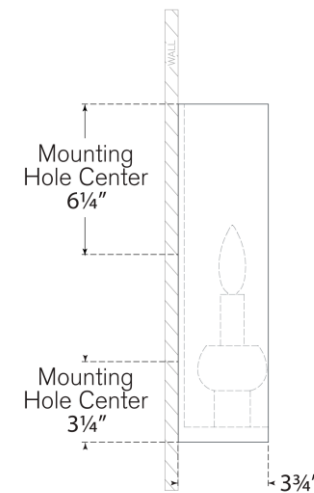

TEAR SHEET

Comtesse Medium Shield Sconce

Item # PCD 2100PN

Designer: Paloma Contreras

Height: 14"

Width: 5.25"

Extension: 3.75"

Backplate: 5.25" x 14" Rectangle

Finishes: HAB, PN

Socket: E12 Candelabra

Wattage: 6.5 LED B11

Weight: 3 Pounds

Top View

Side View

Front View