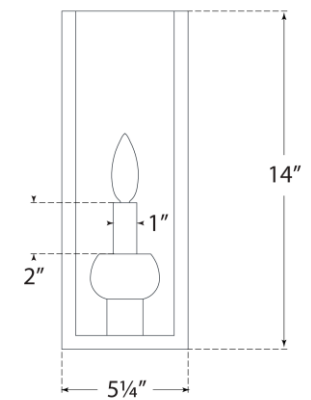

TEAR SHEET

Comtesse Medium Shield Sconce

Item # PCD 2100PN

Designer: Paloma Contreras

Height: 14"

Width: 5.25"

Extension: 3.75"

Backplate: 5.25" x 14" Rectangle

Finishes: HAB, PN

Socket: E12 Candelabra

Wattage: 6.5 LED B11

Weight: 3 Pounds

Top View

Side View

Front View