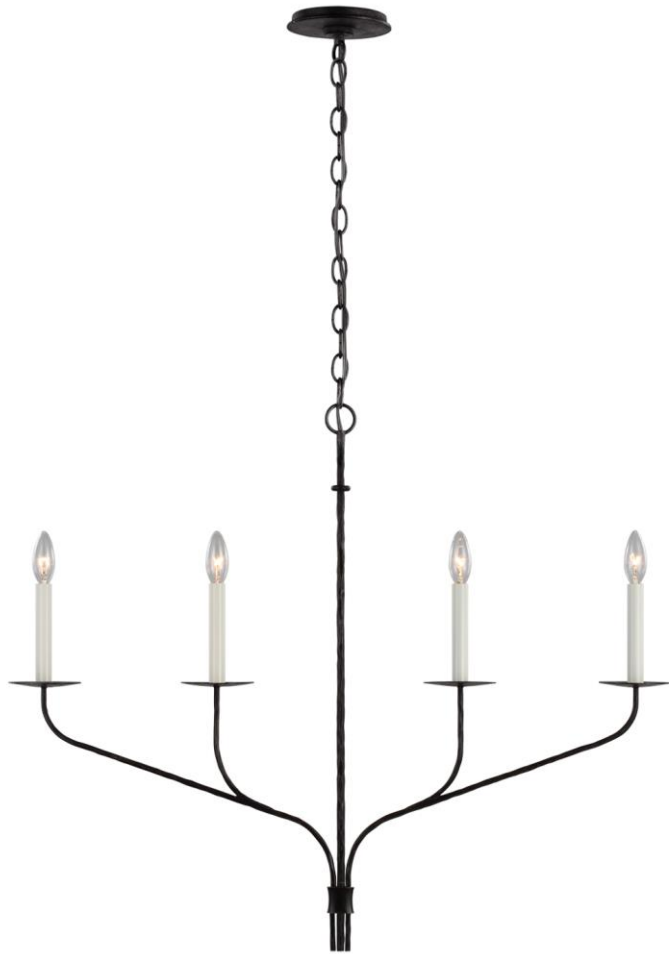

TEAR SHEET

Belfair Medium Four Light Linear

Item # S 5750AI

Designer: Ian K. Fowler

Height: 29.5"

Width: 36.25" x 4"

Canopy: 4.75" Round

Finishes: AI, GI

Socket: 4 - E12 Candelabra

Wattage: 4 - 5.5 LED C11

Weight: 8 Pounds

Side View

Bottom View