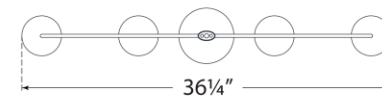

TEAR SHEET

Belfair Medium Four Light Linear

Item # S 5750AI

Designer: Ian K. Fowler

Height: 29.5"

Width: 36.25" x 4"

Canopy: 4.75" Round

Finishes: AI, GI

Socket: 4 - E12 Candelabra

Wattage: 4 - 5.5 LED C11

Weight: 8 Pounds

Side View

Bottom View