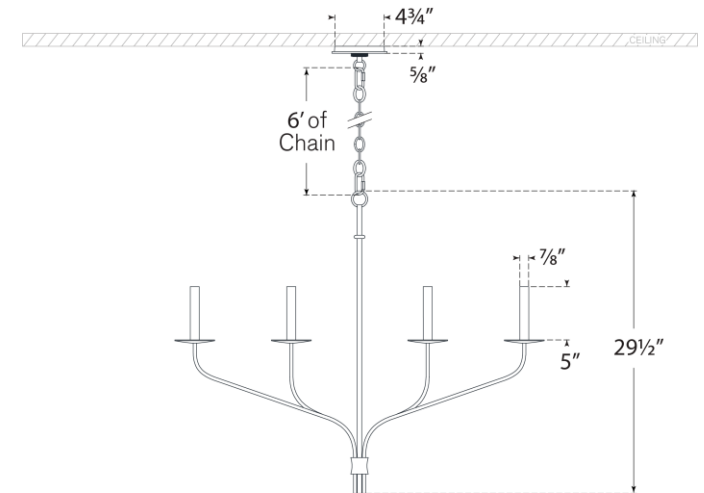

TEAR SHEET

Belfair Medium Four Light Linear

Item # S 5750AI

Designer: Ian K. Fowler

Height: 29.5"

Width: 36.25" x 4"

Canopy: 4.75" Round

Finishes: AI, GI

Socket: 4 - E12 Candelabra

Wattage: 4 - 5.5 LED C11

Weight: 8 Pounds

Side View

Bottom View