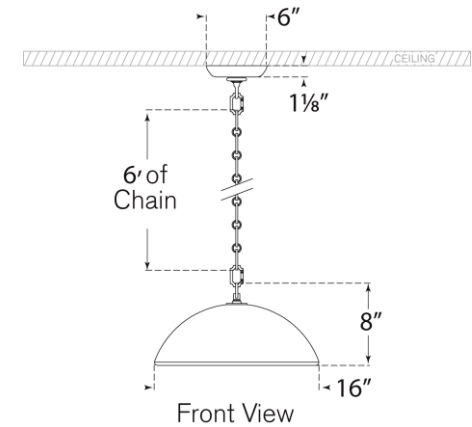

TEAR SHEET

Elliot Large Pendant

Item # SK 5353PGY

Designer: Suzanne Kasler

Height: 8"

Width: 16"

Canopy: 6" Round

Finishes: PGY, WHT

Socket: E26 Keyless

Wattage: 6.5 LED G40

Weight: 18 Pounds

Bottom View