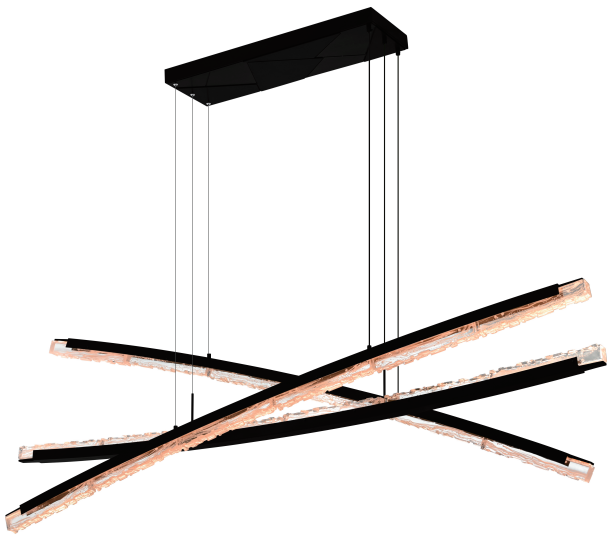

PROJECT: _____
 FIXTURE TYPE: _____
 LOCATION: _____
 CONTACT/PHONE: _____

Item	1710P70-3-101
Collection	SABER
Category	Chandelier
Finish	Black
Glass	Clear
Crystal	-----
Acrylic	-----

Shade Color	-----
Min Assembled Height	26"
Max Assembled Height	136"
Width	70"
Length	8"
Extension Wall Mounts	-----
Input	120V AC,60HZ,AC

Lumens	5616
Light Source	LED
Bulb Info.	108W
Included	-----
Dimmable	Yes
Colour Temp	3000K
Weight	56 Lbs

CWI Lighting
 2775 Broadway
 Buffalo, NY 14227
 USA

CWI Lighting
 140 Steelcase Rd. W.
 Markham ON. L3R 3J9
 Canada