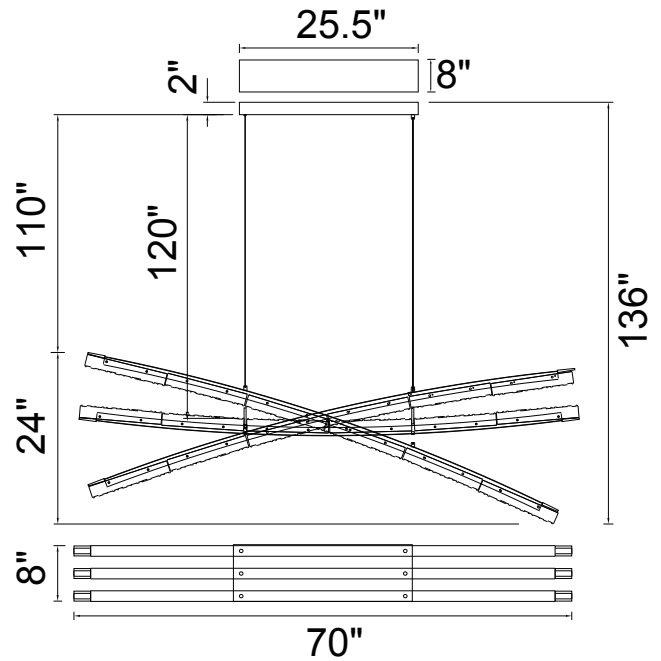

PROJECT: _____
 FIXTURE TYPE: _____
 LOCATION: _____
 CONTACT/PHONE: _____

Item	1710P70-3-101
Collection	SABER
Category	Chandelier
Finish	Black
Glass	Clear
Crystal	-----
Acrylic	-----

Shade Color	-----
Min Assembled Height	26"
Max Assembled Height	136"
Width	70"
Length	8"
Extension Wall Mounts	-----
Input	120V AC,60HZ,AC

Lumens	5616
Light Source	LED
Bulb Info.	108W
Included	-----
Dimmable	Yes
Colour Temp	3000K
Weight	56 Lbs

CWI Lighting
 2775 Broadway
 Buffalo, NY 14227
 USA

CWI Lighting
 140 Steelcase Rd. W.
 Markham ON. L3R 3J9
 Canada