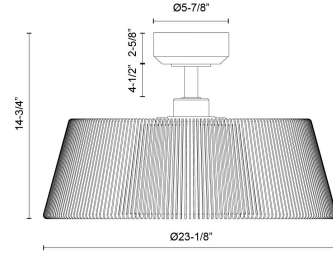

Isla 24-in Ceiling Fan

Model	Light Kit	Color Temperature	Control	CFM (High)	Motor	Included Downrod
CF41424-5CCT CF41424-MB/BR-5CCT CF41424-WH/BR-5CCT	Integrated	5CCT,2700K,3000K,3500K,4000K,5000K	Remote/Smart Control	1303	LV DC	4-1/2" (Additional Sold Separately)

SPECIFICATION DETAILS

Fixture Dimensions	D23-1/8" x H14-3/4"
Canopy Dimensions	D5-7/8" x H2-5/8"
Minimum Hang Height	14-3/4"
Location	Damp
Diffuser Details	White Polymeric Diffuser
Dimming Range	100% - 10%
Illumination Direction	Down
Light Source/Life	FAN + LED (50,000 hours) 90CRI
Material	Steel, Rope
Blade	3 Blades
Ceiling to Blade Min Distance (Inch)	10.8
Primary Control	Remote/Smart Control
Paint Finish	MB01 (MB/BR), WH01 (WH/BR)
Sloped Ceiling Adaptable	Yes, 20 Deg
Rod Length	4-1/2" (for different rod length, contact factory)
Fan Speeds	6 Speed (Reversible: Yes) (200-400 RPM)
Airflow Efficiency (CFM/WATT)	63
Shade Details	Rope Shade
Compliance	ETL Certified: Yes