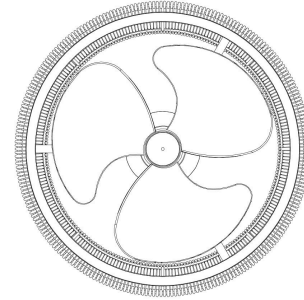

Isla 24-in Ceiling Fan

Model	Light Kit	Color Temperature	Control	CFM (High)	Motor	Included Downrod
CF41424-5CCT CF41424-MB/BR-5CCT CF41424-WH/BR-5CCT	Integrated	5CCT,2700K,3000K,3500K,4000K,5000K	Remote/Smart Control	1303	LV DC	4-1/2" (Additional Sold Separately)

Elevate your space with Isla, a stunning fandelier that seamlessly blends boho modern style with cutting-edge functionality. Featuring natural cotton rope elements and a sleek drum-like frame, Isla delivers both visual allure and powerful, 6-speed performance. Smart compatible and equipped with a convenient remote control, Isla is the perfect fusion of design and innovation for any room.

SPECIFICATION DETAILS

Fixture Dimensions	D23-1/8" x H14-3/4"
Canopy Dimensions	D5-7/8" x H2-5/8"
Minimum Hang Height	14-3/4"
Location	Damp
Diffuser Details	White Polymeric Diffuser
Dimming Range	100% - 10%
Illumination Direction	Down
Light Source/Life	FAN + LED (50,000 hours) 90CRI
Material	Steel, Rope
Blade	3 Blades
Ceiling to Blade Min Distance (Inch)	10.8
Primary Control	Remote/Smart Control
Paint Finish	MB01 (MB/BR), WH01 (WH/BR)
Sloped Ceiling Adaptable	Yes, 20 Deg
Rod Length	4-1/2" (for different rod length, contact factory)
Fan Speeds	6 Speed (Reversible: Yes) (200-400 RPM)
Airflow Efficiency (CFM/WATT)	63
Shade Details	Rope Shade
Compliance	ETL Certified: Yes