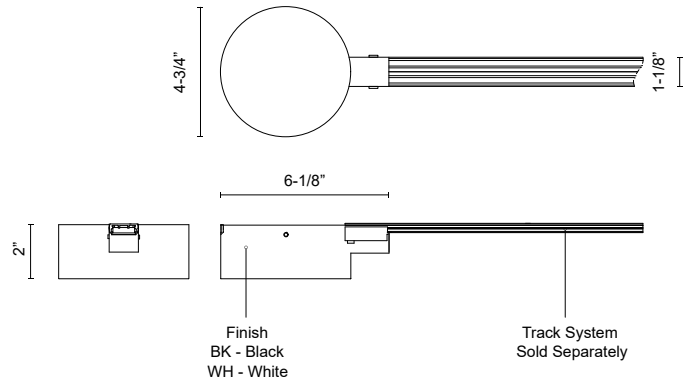

TRILO
TR989603-UNV-010
POWER SUPPLY

PROJECT

DESCRIPTION

The Power Box Driver Cover can be placed at the end of the Trilo track system. This canopy covers a standard junction box and will house the driver for your system.

Black

White

SPECIFICATION DETAILS

Fixture Dimensions	L6-1/8" x W4-3/4" x H2"
Max Track Length	40m
Wattage	48W
Voltage	120-277V
Dimming	100% - 10%, 0-10V Dimmer (Not Included)
Location	Dry
Material	Steel + Polymeric Material
Paint Finish	BK02; WH02

* For custom options, consult factory for details.

* For warranty information, please visit www.kuzcolighting.com/warranty

KUZCO

CANADA: 19054 28TH AVENUE - SURREY, BC V3Z 6M3
USA: 3035 E. LONE MOUNTAIN ROAD - LAS VEGAS, NV 89081

WWW.KUZCOLIGHTING.COM

© 2024 KUZCO LIGHTING. ALL RIGHTS RESERVED.

COMMENT