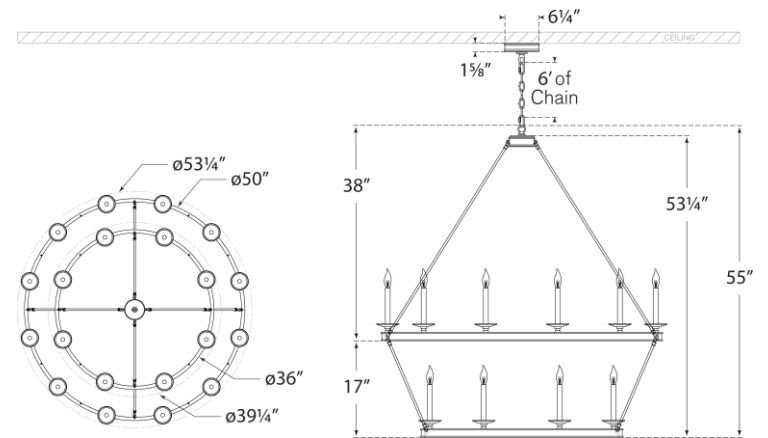

TEAR SHEET

Launceton Grande Two Tiered Chandelier

Item # CHC 1608PN

Designer: Chapman & Myers

Height: 55"

Width: 53.25"

Canopy: 6" Round

Finishes: AB, BZ, PN

Socket: 20 - E12 Candelabra

Wattage: 20 - 40 C11

Weight: 55 Pounds

Note: Special Installation Required

Top View

Front View