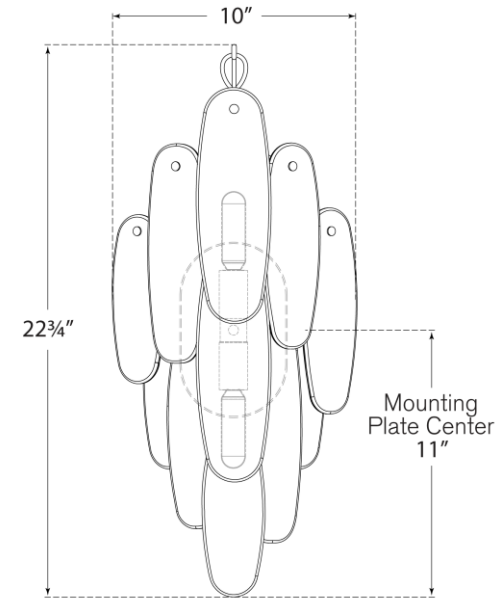

## Cora Large Waterfall Sconce

Item # CHD 2917AB-ALB

Designer: Chapman & Myers

Height: 22.75"

Width: 10"

Extension: 4.5"

Backplate: 4.5" x 7.5" Oval

Finishes: AB

Trim Options: ALB

Socket: 2 - E12 Candelabra

Wattage: 2 - 3.5 LED B11

Weight: 7 Pounds

Note: Assembly Required | Alabaster is a Natural Stone | Variations in Color and Texture are Expected

Front View

Side View