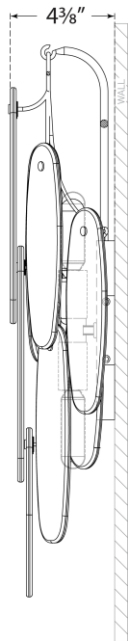

# TEAR SHEET

## Cora Large Waterfall Sconce

Item # CHD 2917AB-ALB

Designer: Chapman & Myers

Height: 22.75"

Width: 10"

Extension: 4.5"

Backplate: 4.5" x 7.5" Oval

Finishes: AB

Trim Options: ALB

Socket: 2 - E12 Candelabra

Wattage: 2 - 3.5 LED B11

Weight: 7 Pounds

Note: Assembly Required | Alabaster is a Natural Stone | Variations in Color and Texture are Expected

Front View

Side View