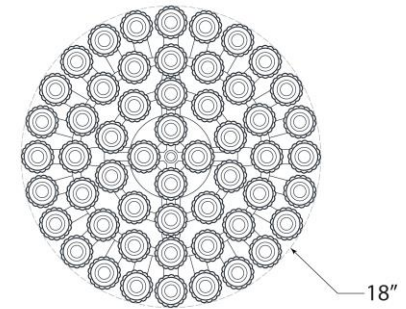

TEAR SHEET

Lorelei 18" Semi-Flush Mount

Item # JN 4250PN-CG

Designer: Julie Neill

Height: 12"

Width: 18"

Canopy: 5" Round

Finishes: G, PN

Glass Options: CG

Socket: 4 - E12 Candelabra

Wattage: 4 - 5.5 LED C11

Weight: 18 Pounds

Front View

Bottom View