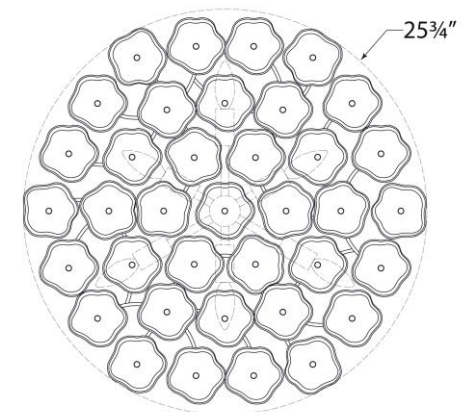

TEAR SHEET

Leighton Large Flush Mount

Item # KS 4066SB-CRE

Designer: kate spade new york

Height: 6"

Width: 25.75"

Canopy: 12" Round

Finishes: PN, SB

Glass Options: BLS, CRE

Socket: 6 - E12 Candelabra

Wattage: 6 - 6.5 LED B11

Weight: 16 Pounds

Side View

Bottom View