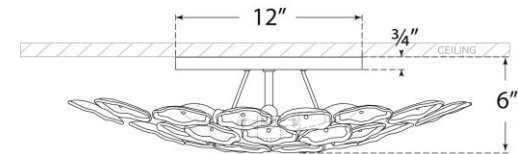

TEAR SHEET

Leighton Large Flush Mount

Item # KS 4066SB-CRE

Designer: kate spade new york

Height: 6"

Width: 25.75"

Canopy: 12" Round

Finishes: PN, SB

Glass Options: BLS, CRE

Socket: 6 - E12 Candelabra

Wattage: 6 - 6.5 LED B11

Weight: 16 Pounds

Side View

Bottom View