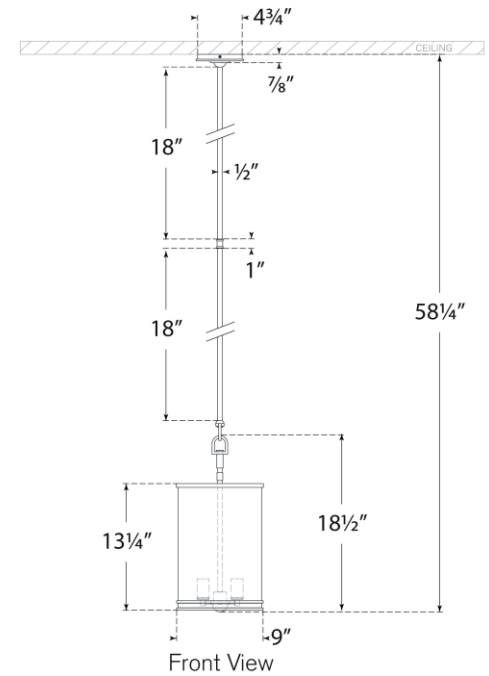

TEAR SHEET

Modern Small Lantern

Item # RL 5175PN

Designer: Ralph Lauren

O/A Height: 55.25"

Fixture Height: 17"

Min. Custom Height: 23"

Width: 9"

Canopy: 6" Round

Finishes: BZ, NB, PN

Glass Options: CG

Socket: 3 - E12 Candelabra

Wattage: 3 - 60 C11

Weight: 13 Pounds

Note: Custom Height Available

53° Max

Bottom View