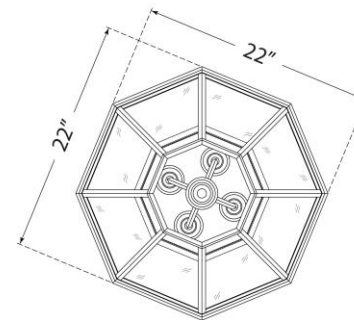

TEAR SHEET

Edmund Medium Lantern

Item # RL 5642BZ-CG

Designer: Ralph Lauren

Height: 35"

Width: 23.75"

Canopy: 6.5" Octagon

Finishes: BZ, NB, PN

Glass Options: CG

Socket: 4 - E12 Candelabra

Wattage: 4 - 60 C11

Weight: 65 Pounds

Top View

Front View