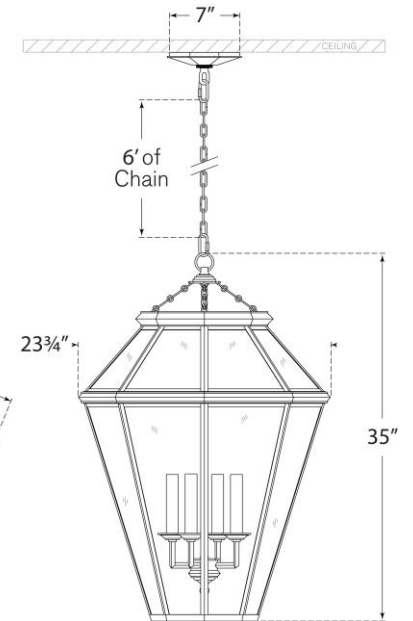

TEAR SHEET

Edmund Medium Lantern

Item # RL 5642BZ-CG

Designer: Ralph Lauren

Height: 35"

Width: 23.75"

Canopy: 6.5" Octagon

Finishes: BZ, NB, PN

Glass Options: CG

Socket: 4 - E12 Candelabra

Wattage: 4 - 60 C11

Weight: 65 Pounds

Top View

Front View