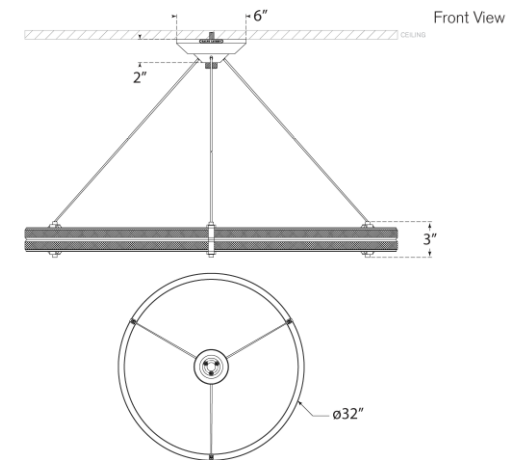

TEAR SHEET

Paxton 32" Ring Chandelier

Item # RL 5671BZ

Designer: Ralph Lauren

O/A Height: 20" - 123"

Fixture Height: 3.25"

Width: 32"

Canopy: 6.75" Round

Finishes: BZ, NB, PN

Lightsource: Dedicated LED

Wattage: 65w (5200lm)

Weight: 19 Pounds

Note: UL Only | Height Not Adjustable After Installation

Bottom View(1:2)