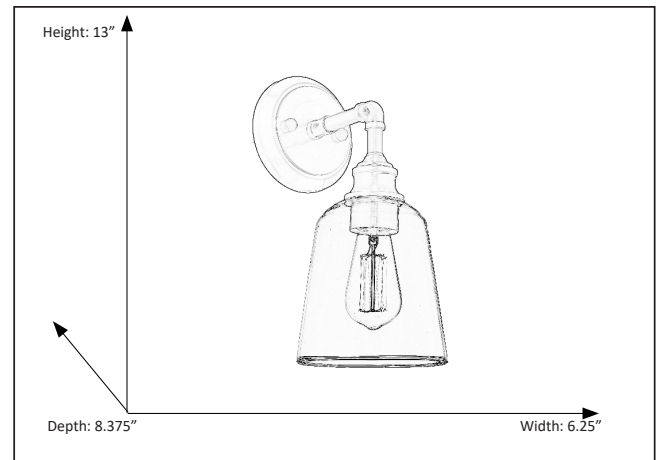

7-70046

1-Light Matte Black Sconce/Vanity

Description

The Milla sconce/vanity light features clear glass shade and a matte black metal frame. This sconce can be used for bathroom vanity lighting and offers reliable illumination with an industrial design. This model uses (1) 60 watt medium base bulb. For even brighter lighting, try using one of our LED replacement bulbs. The clean lines of the frame add interest while the clear glass shade give a unique look to the light, enhancing many spaces. The Milla is conveniently sized for interior design purposes and works well with both traditional and modern schemes.

Features

| | |
|--------------------|-------------------------|
| Item Number | 7-70046 |
| Family | Milla |
| Finish | Matte Black |
| Dimensions (HxWxD) | 13"H x 6.25"W x 8.375"D |
| Lamp Info | 1 xE27 |
| Lamp Base | Medium |
| Location Rating | Damp Rated |