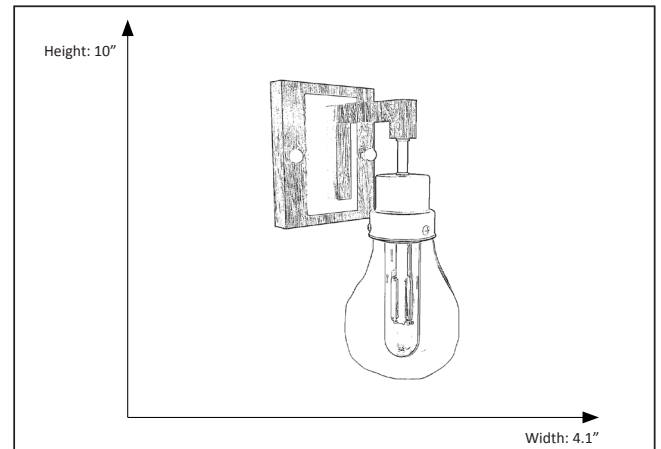

7-70112

Roxton 1-Light Wall Sconce

Description

The Roxton wall sconce features a matte black finish with wood style accents which gives a warm feel to your home. Whether it is transitional or contemporary, this light can easily match many home interiors.

Features

Item Number	7-70112
Finish	Matte Black/ Wood Accents
Dimensions	10"H x 4.1"W x 6"E
Lamp Info	1 x E26 (M)
Bulb Base	E26 (M)
ETL Listed	Dry Location
Location	Indoor

Electrical

Fixture requires a grounded electrical supply line to 120 volts AC.